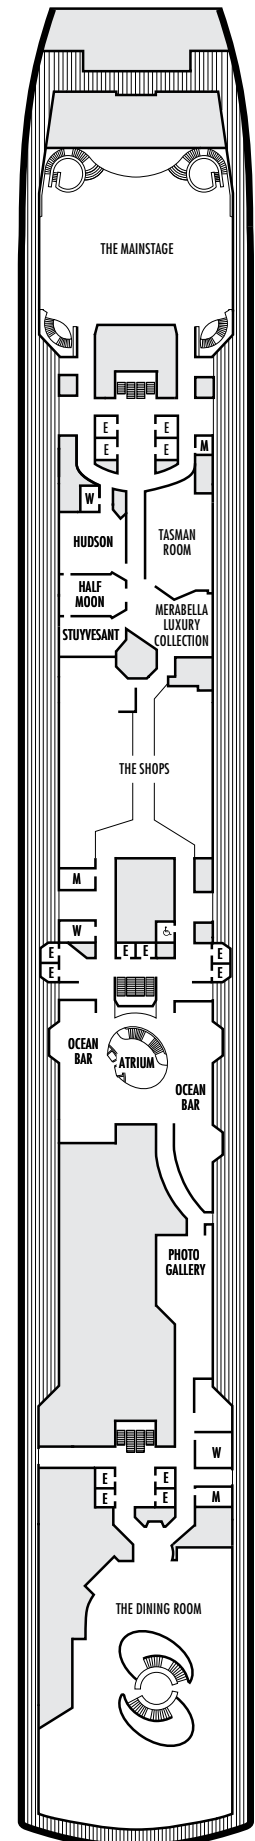

NIEUW AMSTERDAM

DECK PLANS & STATEROOMS

The deck plans are color-coded by category of stateroom, and the category letter precedes the stateroom number in each room. All staterooms are equipped with interactive LED television with On Demand movies, programming and multichannel music; mini-bar; mini-safe; data port; telephone.

Important Note: Not all staterooms within each category have the same furniture configuration and/or facilities. Appropriate symbols within the rooms on the deck plans describe differences from the stateroom descriptions below.

All information is subject to change.

STATEROOM SYMBOL LEGEND

- Quad (2 lower beds, 1 sofa bed, 1 upper)
- Triple (2 lower beds, 1 sofa bed)
- △ Partial sea view
- × Fully obstructed view
- + Connecting rooms
- Shower only
- ♠ Single sink vanity
- Staterooms have solid steel verandah railings instead of clear-view Plexiglas® railings

ACCESSIBILITY

STATEROOM SYMBOL LEGEND

- ♿ Staterooms I-8033, VB6002, VB6001, J1074, K1012 & K1011 are fully accessible, roll-in shower only
- ▼ Suites SA7058 & SA7057 are fully accessible with single side approach to the bed, bathtub and roll-in shower. Suites SY5002 & SY5001 are fully accessible with single side approach to the bed, roll-in shower only.
- ★ Staterooms VA8119, VA8116, VA8026, VA8025, V6052, V6049, V5140, V5135, V5054, V5051, VA4134, VA4131, H4092, H4089, VA4052, VA4051, D1100, D1099, C1082 & C1081 are ambulatory accessible, roll-in shower only.

For more information regarding accessibility features on our ships please visit the [Accessible Cruising](#) section of our website.

Promenade Deck