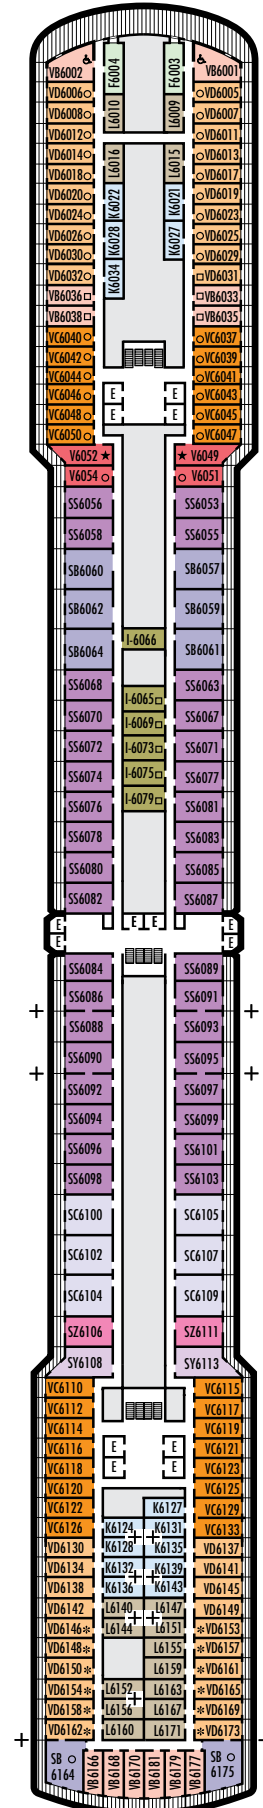

ACCESSIBILITY

STATEROOM SYMBOL LEGEND

- ♿ Staterooms I-8033, VB6002, VB6001, J1074, K1012 & K1011 are fully accessible, roll-in shower only
- ▼ Suites SA7058 & SA7057 are fully accessible with single side approach to the bed, bathtub and roll-in shower. Suites SY5002 & SY5001 are fully accessible with single side approach to the bed, roll-in shower only.
- ★ Staterooms VA8119, VA8116, VA8026, VA8025, V6052, V6049, V5140, V5135, V5054, V5051, VA4134, VA4131, H4092, H4089, VA4052, VA4051, D1100, D1099, C1082 & C1081 are ambulatory accessible, roll-in shower only

ACCESSIBILITY

STATEROOM SYMBOL LEGEND

- ♿ Staterooms I-8033, VB6002, VB6001, J1074, K1012 & K1011 are fully accessible, roll-in shower only
- ▼ Suites SA7058 & SA7057 are fully accessible with single side approach to the bed, bathtub and roll-in shower. Suites SY5002 & SY5001 are fully accessible with single side approach to the bed, roll-in shower only.
- ★ Staterooms VA8119, VA8116, VA8026, VA8025, V6052, V6049, V5140, V5135, V5054, V5051, VA4134, VA4131, H4092, H4089, VA4052, VA4051, D1100, D1099, C1082 & C1081 are ambulatory accessible, roll-in shower only.

INTERIOR STATEROOMS

I

Large: 2 lower beds convertible to 1 queen-size bed, shower. Approximately 141–284 sq. ft.

K

Large or Standard: 2 lower beds convertible to 1 queen-size bed, shower. Approximately 141–284 sq. ft.

■ K

Large or Standard: 2 lower beds convertible to 1 queen-size bed, shower. Approximately 141–284 sq. ft.

■ L

Standard: 2 lower beds convertible to 1 queen-size bed, shower. Approximately 141–284 sq. ft.