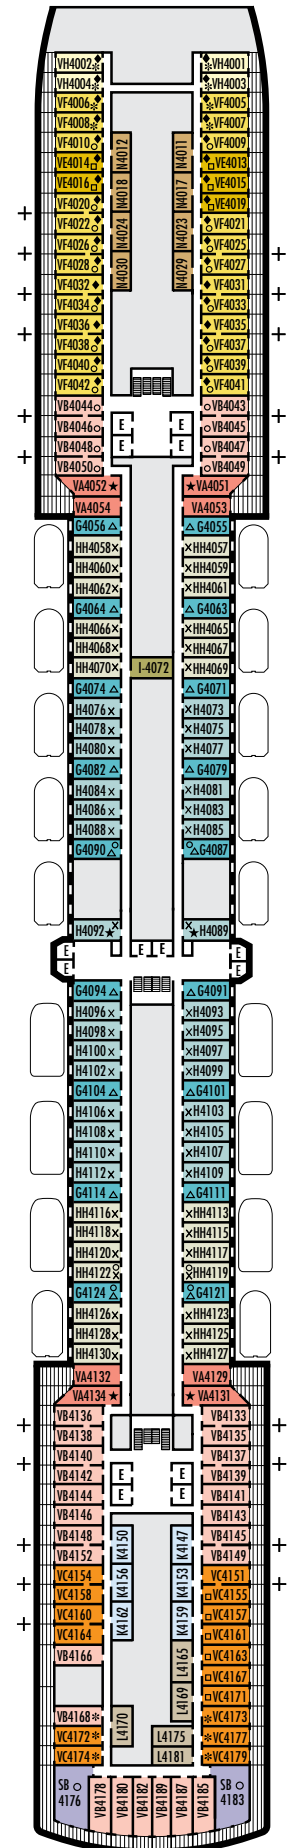

ACCESSIBILITY

STATEROOM SYMBOL LEGEND

- ♿ Staterooms I-8033, VB6002, VB6001, J1074, K1012 & K1011 are fully accessible, roll-in shower only
- ▼ Suites SA7058 & SA7057 are fully accessible with single side approach to the bed, bathtub and roll-in shower. Suites SY5002 & SY5001 are fully accessible with single side approach to the bed, roll-in shower only.
- ★ Staterooms VA8119, VA8116, VA8026, VA8025, V6052, V6049, V5140, V5135, V5054, V5051, VA4134, VA4131, H4092, H4089, VA4052, VA4051, D1100, D1099, C1082 & C1081 are ambulatory accessible, roll-in shower only

For more information regarding accessibility features on our ships please visit the [Accessible Cruising](#) section of our website.

OCEAN-VIEW STATEROOMS

- C ■ D ■ DD ■ E ■ F

Large: 2 lower beds convertible to 1 queen-size bed, bathtub & shower.
Approximately 169–267 sq. ft.

INTERIOR STATEROOMS

I

Large: 2 lower beds convertible to 1 queen-size bed, shower. Approximately 141–284 sq. ft.

K

Large or Standard: 2 lower beds convertible to 1 queen-size bed, shower. Approximately 141–284 sq. ft.

L N

Standard: 2 lower beds convertible to 1 queen-size bed, shower. Approximately 141–284 sq. ft.

DECK 4—UPPER PROMENADE DECK

Staterooms 4001–4189

Upper Promenade Deck

NIEUW AMSTERDAM

DECK PLANS & STATEROOMS