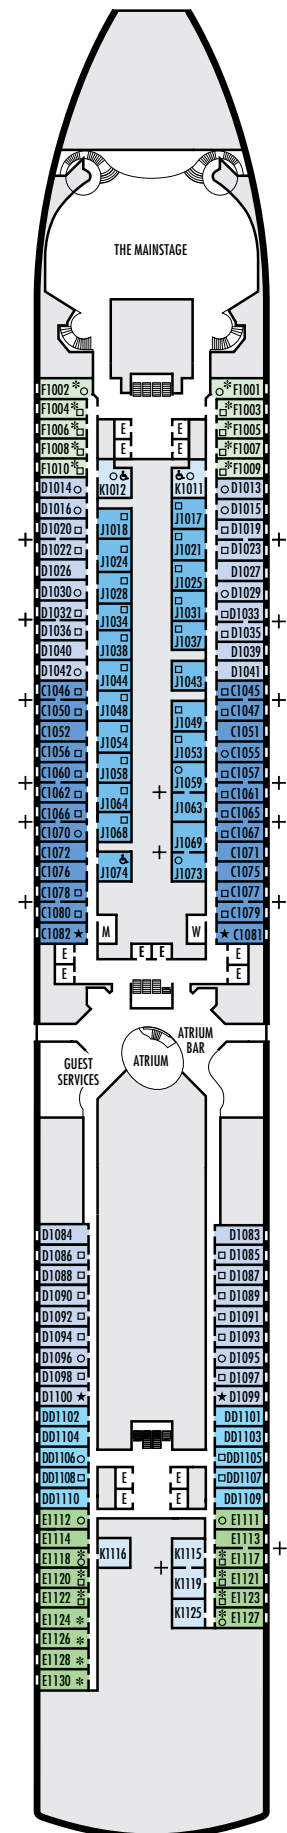

All information is subject to change.

STATEROOM SYMBOL LEGEND

- Quad (2 lower beds, 1 sofa bed, 1 upper)
- Triple (2 lower beds, 1 sofa bed)
- △ Partial sea view
- × Fully obstructed view
- + Connecting rooms
- * Shower only
- ♣ Single sink vanity
- ◆ Staterooms have solid steel verandah railings instead of clear-view Plexiglas® railings

ACCESSIBILITY

STATEROOM SYMBOL LEGEND

- ♿ Staterooms I-8033, VB6002, VB6001, J1074, K1012 & K1011 are fully accessible, roll-in shower only
- ▼ Suites SA7058 & SA7057 are fully accessible with single side approach to the bed, bathtub and roll-in shower. Suites SY5002 & SY5001 are fully accessible with single side approach to the bed, roll-in shower only.
- ★ Staterooms VA8119, VA8116, VA8026, VA8025, V6052, V6049, V5140, V5135, V5054, V5051, VA4134, VA4131, H4092, H4089, VA4052, VA4051, D1100, D1099, C1082 & C1081 are ambulatory accessible, roll-in shower only

For more information regarding accessibility features on our ships please visit the [Accessible Cruising](#) section of our website.

OCEAN-VIEW STATEROOMS

- C ■ D ■ DD ■ E ■ F

Large: 2 lower beds convertible to 1 queen-size bed, bathtub & shower.
Approximately 169–267 sq. ft.

INTERIOR STATEROOMS

- J ■ K

Large or Standard: 2 lower beds convertible to 1 queen-size bed, shower.
Approximately 141–284 sq. ft.

Main Deck

NIEUW AMSTERDAM

DECK PLANS & STATEROOMS

The deck plans are color-coded by category of stateroom, and the category letter precedes the stateroom number in each room. All staterooms are equipped with interactive LED television with On Demand movies, programming and multichannel music; mini-bar; mini-safe; data port; telephone.