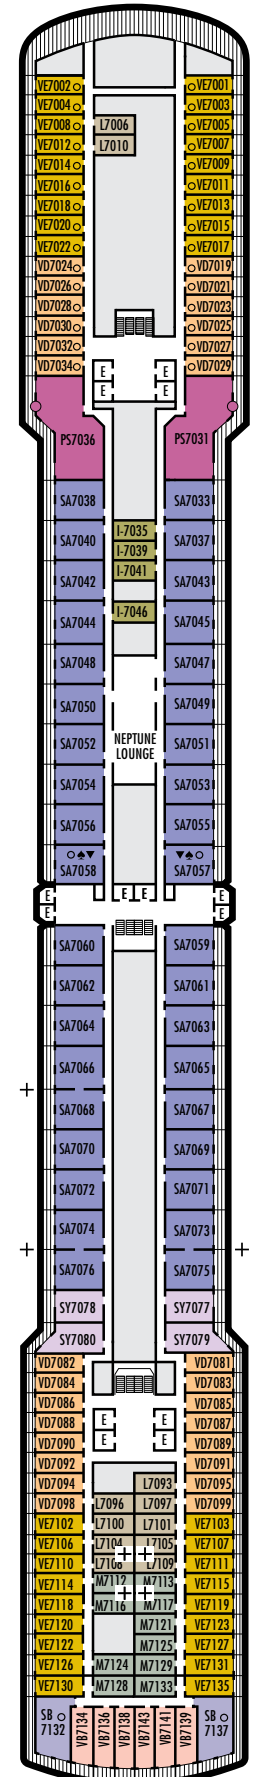

SA SB

Neptune Suites: 2 lower beds convertible to 1 king-size bed, bathroom with dual-sink vanity, full-size whirlpool bath & shower & additional shower stall, large sitting area, dressing room, private verandah, 1 sofa bed for 2 persons, floor-to-ceiling windows.
Approximately 506–590 sq. ft. including verandah.

SY

Signature Suites: 2 lower beds convertible to 1 queen-size bed, bathroom with dual-sink vanity, full-size whirlpool bath & shower & additional shower stall, large sitting area, private verandah, 1 sofa bed for 1 person, floor-to-ceiling windows.
Approximately 273–456 sq. ft. including verandah.

VERANDAH STATEROOMS

VB VD VE

Verandah: 2 lower beds convertible to 1 queen-size bed, bathtub & shower, sitting area, private verandah, floor-to-ceiling windows.
Approximately 213–379 sq. ft. including verandah.

INTERIOR STATEROOMS

I

Large: 2 lower beds convertible to 1 queen-size bed, shower.
Approximately 141–284 sq. ft.

L M

Standard: 2 lower beds convertible to 1 queen-size bed, shower.
Approximately 141–284 sq. ft.

Rotterdam Deck