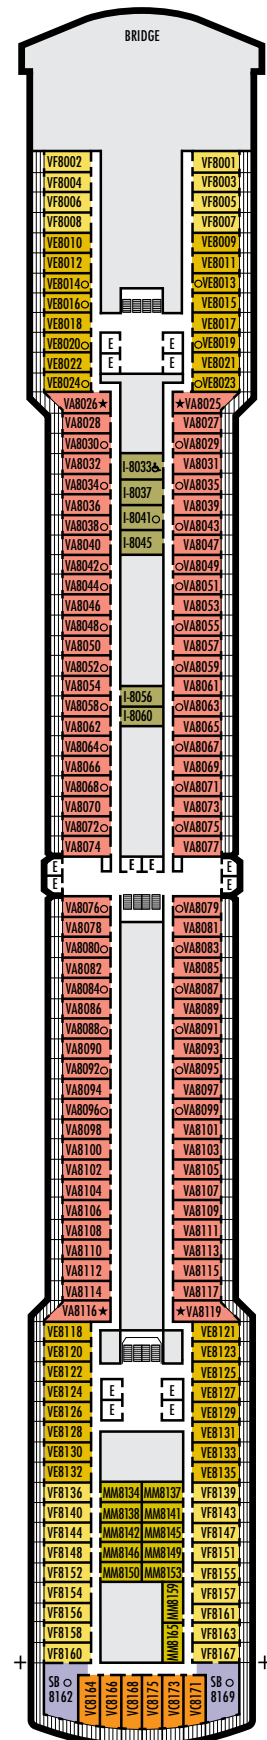

For more information regarding accessibility features on our ships please visit the [Accessible Cruising](#) section of our website.

VERANDAH SUITES

SB

Neptune Suites: 2 lower beds convertible to 1 king-size bed, bathroom with dual-sink vanity, full-size whirlpool bath & shower & additional shower stall, large sitting area, dressing room, private verandah, 1 sofa bed for 2 persons, floor-to-ceiling windows.
Approximately 506–590 sq. ft. including verandah.

VERANDAH STATEROOMS

VA VC VE VF

Verandah: 2 lower beds convertible to 1 queen-size bed, bathtub & shower, sitting area, private verandah, floor-to-ceiling windows.
Approximately 213–379 sq. ft. including verandah.

INTERIOR STATEROOMS

I

Large: 2 lower beds convertible to 1 queen-size bed, shower.
Approximately 141–284 sq. ft.

MM

Standard: 2 lower beds convertible to 1 queen-size bed, shower.
Approximately 141–284 sq. ft.

Navigation Deck