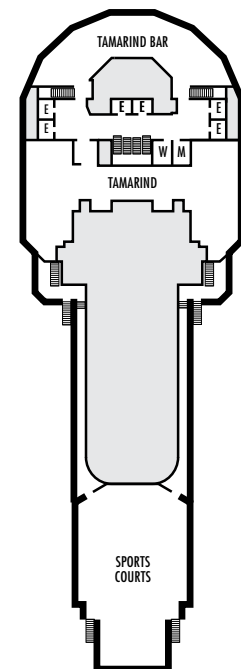

All information is subject to change.

STATEROOM SYMBOL LEGEND

- Quad (2 lower beds, 1 sofa bed, 1 upper)
- Triple (2 lower beds, 1 sofa bed)
- △ Partial sea view
- × Fully obstructed view
- + Connecting rooms
- Shower only
- ♠ Single sink vanity
- Staterooms have solid steel verandah railings instead of clear-view Plexiglas® railings

ACCESSIBILITY

STATEROOM SYMBOL LEGEND

- ♿ Staterooms I-8033, VB6002, VB6001, J1074, K1012 & K1011 are fully accessible, roll-in shower only
- ▼ Suites SA7058 & SA7057 are fully accessible with single side approach to the bed, bathtub and roll-in shower. Suites SY5002 & SY5001 are fully accessible with single side approach to the bed, roll-in shower only.
- ★ Staterooms VA8119, VA8116, VA8026, VA8025, V6052, V6049, V5140, V5135, V5054, V5051, VA4134, VA4131, H4092, H4089, VA4052, VA4051, D1100, D1099, C1082 & C1081 are ambulatory accessible, roll-in shower only

For more information regarding accessibility features on our ships please visit the [Accessible Cruising](#) section of our website.

VERANDAH SPA STATEROOMS

VQ

Verandah Spa: 2 lower beds convertible to 1 queen-size bed, bathtub & shower, sitting area, private verandah, floor-to-ceiling windows. VQ staterooms 11001–11010 have viewing balconies. Approximately 213–379 sq. ft. including verandah.

Panorama Deck