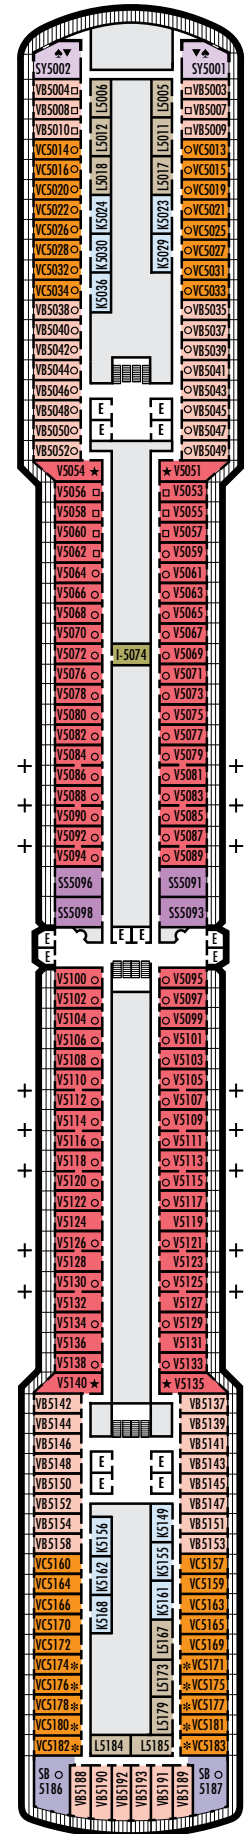

For more information regarding accessibility features on our ships please visit the [Accessible Cruising](#) section of our website.

VERANDAH SUITES

SB

Neptune Suites: 2 lower beds convertible to 1 king-size bed, bathroom with dual-sink vanity, full-size whirlpool bath & shower & additional shower stall, large sitting area, dressing room, private verandah, 1 sofa bed for 2 persons, floor-to-ceiling windows. Approximately 506–590 sq. ft. including verandah.

SS SY

Signature Suites: 2 lower beds convertible to 1 queen-size bed, bathroom with dual-sink vanity, full-size whirlpool bath & shower & additional shower stall, large sitting area, private verandah, 1 sofa bed for 1 person, floor-to-ceiling windows. Approximately 273–456 sq. ft. including verandah.

VERANDAH STATEROOMS

V VB VC

Verandah: 2 lower beds convertible to 1 queen-size bed, bath tub & shower, sitting area, private verandah, floor-to-ceiling windows. Approximately 213–379 sq. ft. including verandah.

INTERIOR STATEROOMS

I

Large: 2 lower beds convertible to 1 queen-size bed, shower. Approximately 141–284 sq. ft.

K

Large or Standard: 2 lower beds convertible to 1 queen-size bed, shower. Approximately 141–284 sq. ft.

L

Standard: 2 lower beds convertible to 1 queen-size bed, shower. Approximately 141–284 sq. ft.

Verandah Deck