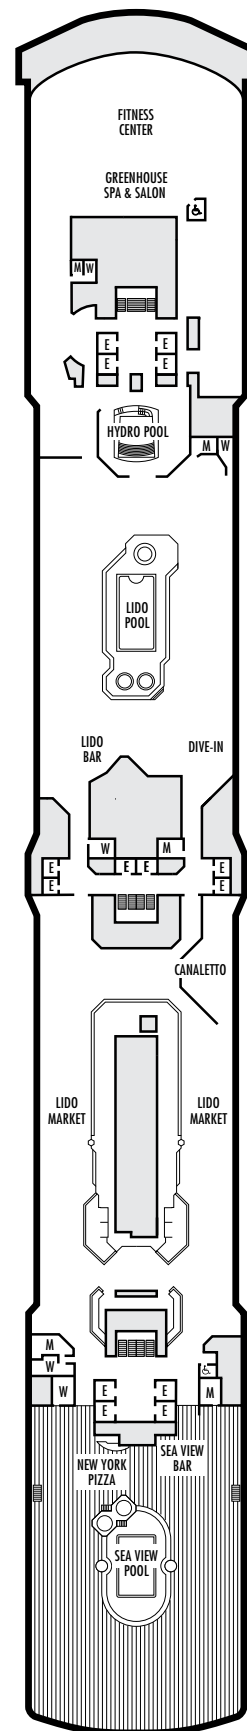

NIEUW AMSTERDAM

DECK PLANS & STATEROOMS

The deck plans are color-coded by category of stateroom, and the category letter precedes the stateroom number in each room. All staterooms are equipped with interactive LED television with On Demand movies, programming and multichannel music; mini-bar; mini-safe; data port; telephone.

Important Note: Not all staterooms within each category have the same furniture configuration and/or facilities. Appropriate symbols within the rooms on the deck plans describe differences from the stateroom descriptions below.

All information is subject to change.

STATEROOM SYMBOL LEGEND

- Quad (2 lower beds, 1 sofa bed, 1 upper)
- Triple (2 lower beds, 1 sofa bed)
- △ Partial sea view
- × Fully obstructed view
- + Connecting rooms
- Shower only
- ♠ Single sink vanity
- Staterooms have solid steel verandah railings instead of clear-view Plexiglas® railings

ACCESSIBILITY

STATEROOM SYMBOL LEGEND

- ♿ Staterooms I-8033, VB6002, VB6001, J1074, K1012 & K1011 are fully accessible, roll-in shower only
- ▼ Suites SA7058 & SA7057 are fully accessible with single side approach to the bed, bathtub and roll-in shower. Suites SY5002 & SY5001 are fully accessible with single side approach to the bed, roll-in shower only.
- ★ Staterooms VA8119, VA8116, VA8026, VA8025, V6052, V6049, V5140, V5135, V5054, V5051, VA4134, VA4131, H4092, H4089, VA4052, VA4051, D1100, D1099, C1082 & C1081 are ambulatory accessible, roll-in shower only

For more information regarding accessibility features on our ships please visit the [Accessible Cruising](#) section of our website.

Lido Deck